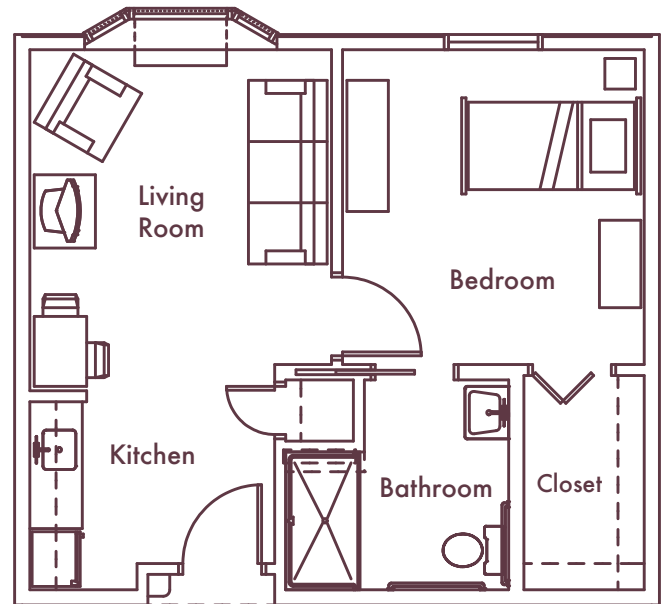

Floor Plans

Enjoy the world through your bay window

one-bedroom units are light, airy and very pleasant. They are designed to allow you to easily move around and have easy access to appliances, books, clothes and other day-to-day things.

In addition to being 100 square feet larger than most units in the market, Woodview studio and

Studio Apartment

- Large bay window in living area
- Unobstructed access to kitchen
- Large bath room
- Great closet space

1 Bedroom Apartment

- Large bay window in living room
- Large bedroom with private bath
- Super closet space
- Wonderful floor plan

Note: ADA units are similar, with variations that adhere to Code. Units on 3rd floor have vaulted ceilings.