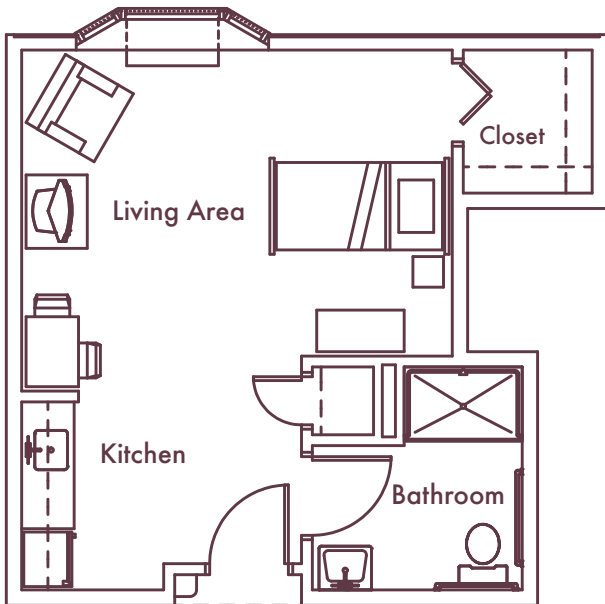

Floor Plans

Enjoy the world through your bay window

one-bedroom units are light, airy and very pleasant. They are designed to allow you to easily move around and have easy access to appliances, books, clothes and other day-to-day things.

In addition to being 100 square feet larger than most units in the market, Woodview studio and

Studio Apartment

- Large bay window in living area
- Unobstructed access to kitchen
- Large bath room
- Great closet space

1 Bedroom Apartment

- Large bay window in living room
- Large bedroom with private bath
- Super closet space
- Wonderful floor plan

Note: ADA units are similar, with variations that adhere to Code. Units on 3rd floor have vaulted ceilings.